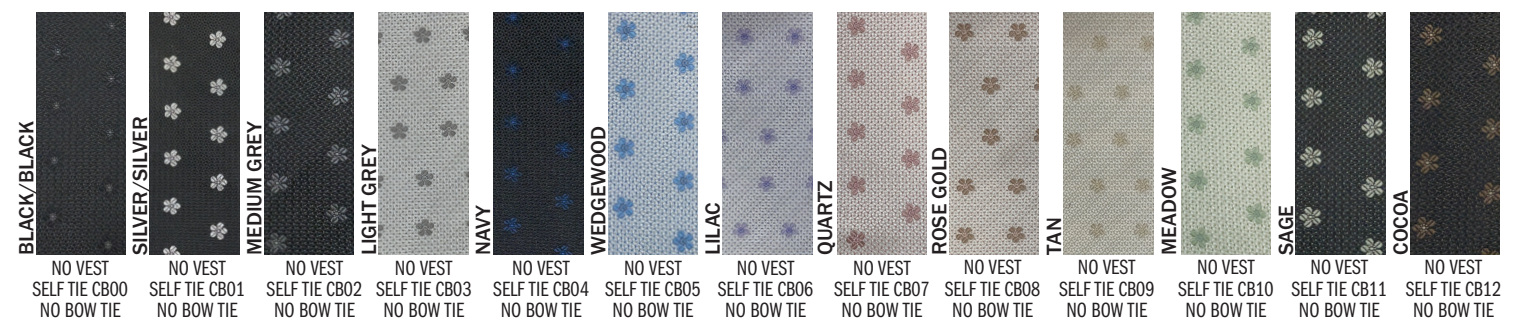

Tweed Vests and Ties

Cherry Blossom Ties