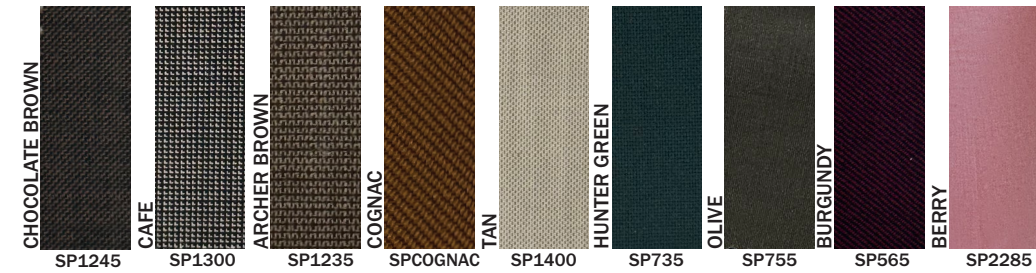

Suspenders