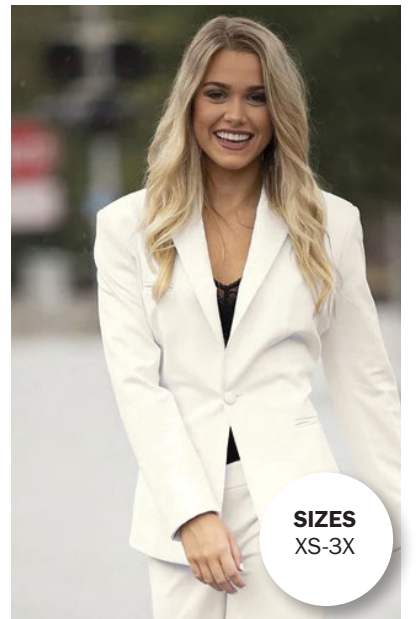

RENT YOUR LOOK

Tails Tuxedo Cutaway Tuxedo

CHILD SIZES 3-18

ADULT SIZES 34-56

Six Button Tails
Black Jacket 300
Black Pant (Adjustable) T100
White Pleated Wing Tip Shirt 5
White Vest V904
White Bow Tie B904
White Pocket Square PP904
Matching Suspenders SP025

CHILD SIZES 3-18

ADULT SIZES 34-58

One Button Cutaway
Black Jacket 375
Charcoal Stripe Pant (Adjustable) T375
Black Pant (Adjustable) T100
White Pleated Laydown Shirt 1
Black Vest V900
Black Tie WP900
White Pocket Square PP904
Matching Suspenders SP025

RENT YOUR LOOK

Womens Peak Tuxedo

SIZES XS-3X

Womens White Tuxedo
White Jacket 1512
White Pant (stretch) T1512

SIZES XXS-3X

Womens Black Tuxedo
Black Jacket 1500
Black Pant (stretch) T1500

SIZES XS-3X

Womens Ivory Tuxedo
Ivory Jacket 1520
Ivory Pant (stretch) T1520

Black Double Breasted Peak Tuxedo

ADULT SIZES 34-60

Six Button Tuxedo
Black Jacket 495
Black Pant (Belt Loops) T400
Fitted White Microfibre Shirt FT28
Black Butterfly Bow Tie B2
White Pocket Square PP904
Matching Suspenders SP025
Black Patent Shoes PATENT

More Womens Looks