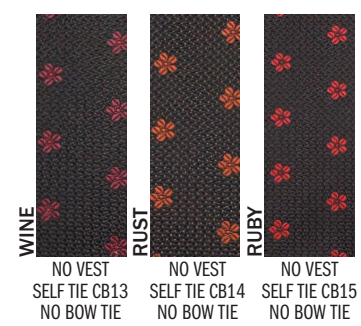

Tweed Vests and Ties

Cherry Blossom Ties